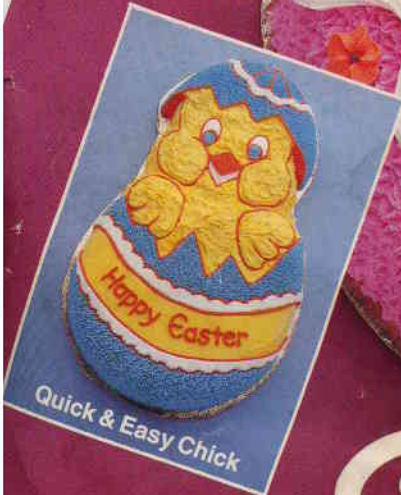

Quick & Easy Chick